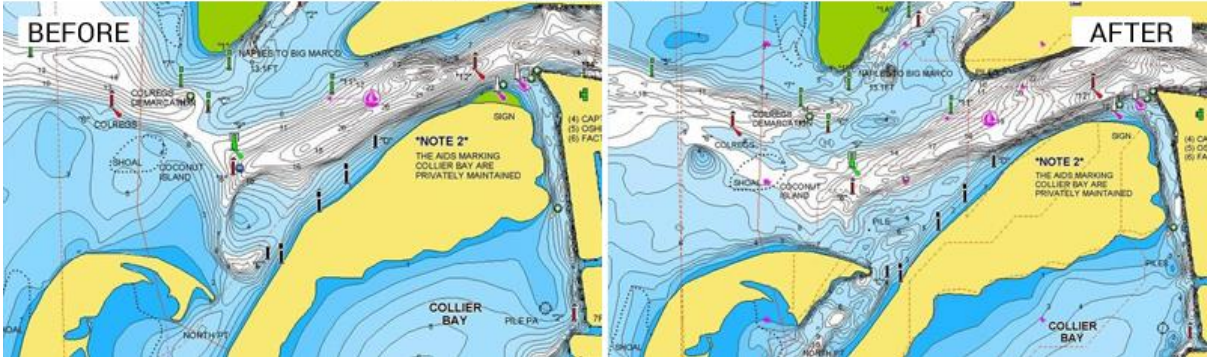

NAVIONICS®

A Garmin Company

Update your Navionics Charts Today

Post-Irma remapping:

COLLIER BAY BOTTOM CONTOURS

ROUND KEY DRYING AREA

SHOALS IN THE EVERGLADES