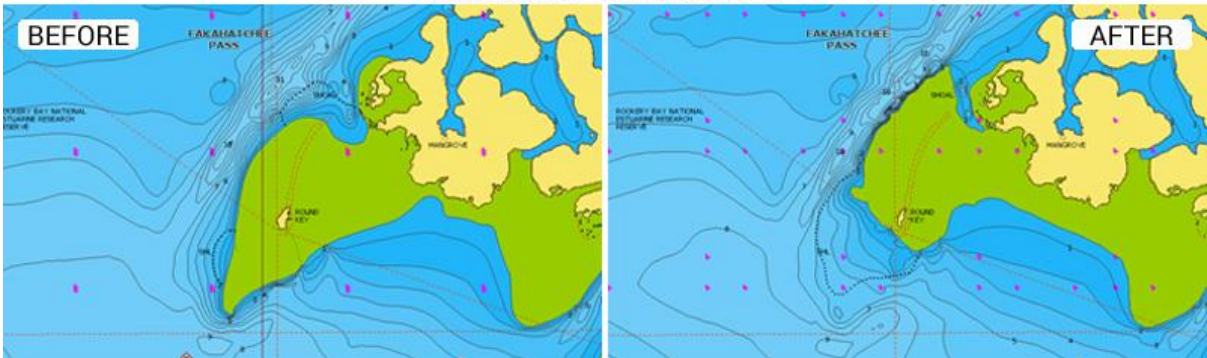

NAVIONICS®

A Garmin Company

Update your Navionics Charts Today

Post-Irma remapping:

COLLIER BAY BOTTOM CONTOURS

ROUND KEY DRYING AREA

SHOALS IN THE EVERGLADES